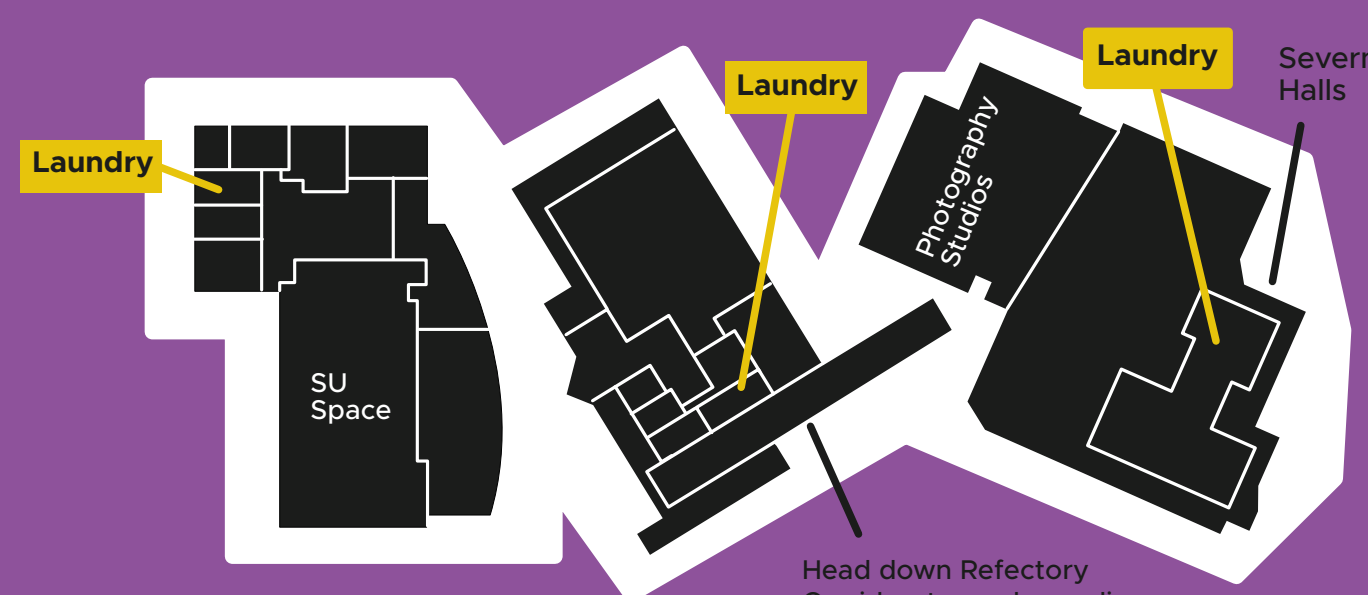

DID YOU KNOW YOU CAN DO YOUR LAUNDRY ON CAMPUS!

Here is where to find the laundry rooms...

- Jonathon Porritt Building** (Oxstalls Campus)
- Level 0 Bedford Park** (Park Campus)
- Severn Halls** (Hardwick Campus)